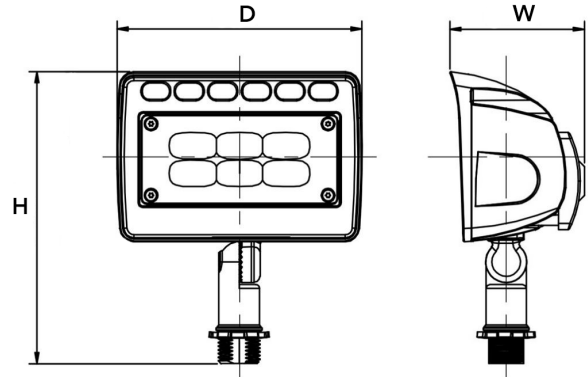

JOB NAME: _____

DATE: _____

TYPE: _____

DIMENSIONS:

8"(H) x 3-1/8"(W) x 6-7/8"(D)

LF4-12V-30W-50K
LF4-12V-30W-30K

LF4 LANDSCAPE SERIES LED FLOOD LIGHT WITH ADJUSTABLE KNUCKLE

MODEL	WATTS	VOLTAGE	LUMENS	COLOR TEMP
LF4-12V-30W-50K	30W	12V DC	3150LM	5000K
LF4-12V-30W-30K	30W	12V DC	2700 LM	3000K

Ideal for landscape, garden, lawn, doorways, pathways and signs. Great for applications requiring low-voltage wiring. Includes mounting stake.

ELECTRICAL SPECIFICATIONS:

- Voltage: 12V
- Wattage: 30W
- Power factor: >0.95
- Efficacy: 90LM/W~105LM/W